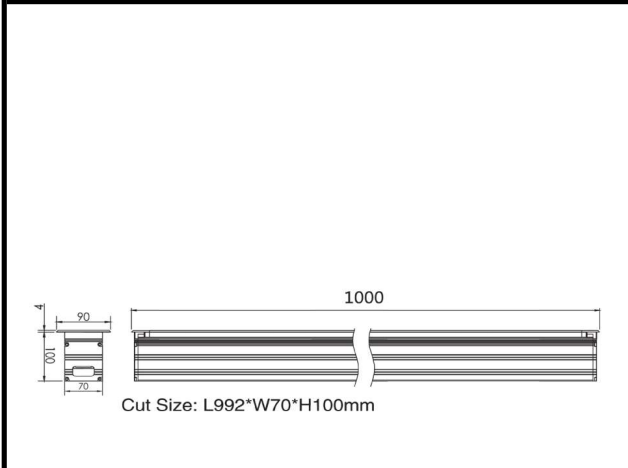

Sovitron Interior Pvt.Ltd.

Model Name	UNITY-2307 / DL-OSL-2307A-18
Description	linear Inground light

Technical description	Image
-----------------------	-------

Dimension	L=1000mm Cutout W=70mm With trim W=90mm H=100mm
Frame	Aluminum
Color Tempertaure	3000K
Power	21W
Total Luminous Flux	1365 lm
Efficacy	65 lm/W
IP rating	67
Color Rendering	≥80
Mounting	Buried
Beam angle	5, 12.5, 20, 30, 45, 60, 15X30, 10X60 Degree
Optics	Tempered glass
Dimming	NON-Dimmable
Operating Voltage	220-240 VAC
Standard Lifetime	L70 minimum at 50,000 burning hours

Dimension diagram

Remarks:-